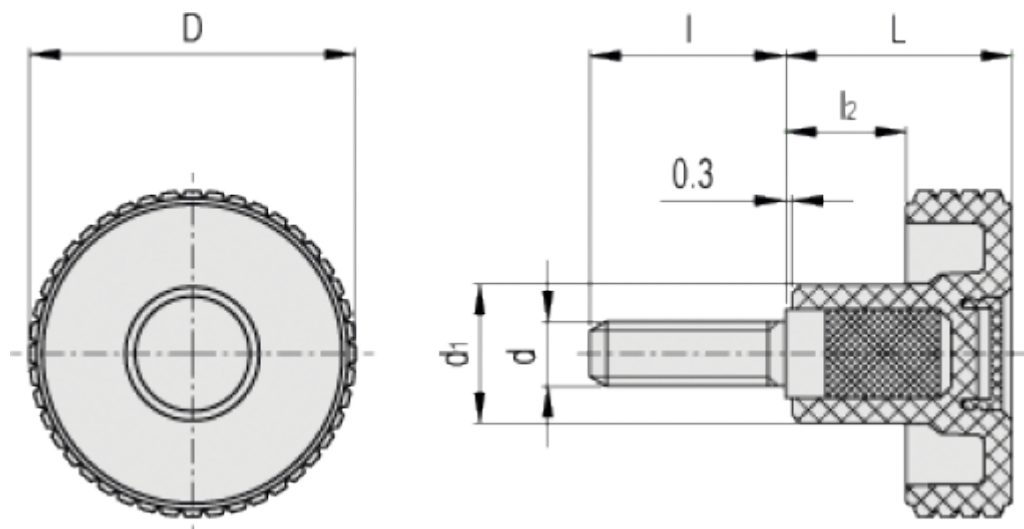

Data Sheet

Article number: 23020342713

Description: E+G Knurled knob MBT.30 p-M6x30-C3, Grey

Measures

D	=	31
d1	=	15
d6g	=	M6
L	=	24
l	=	30
l2	=	11.5